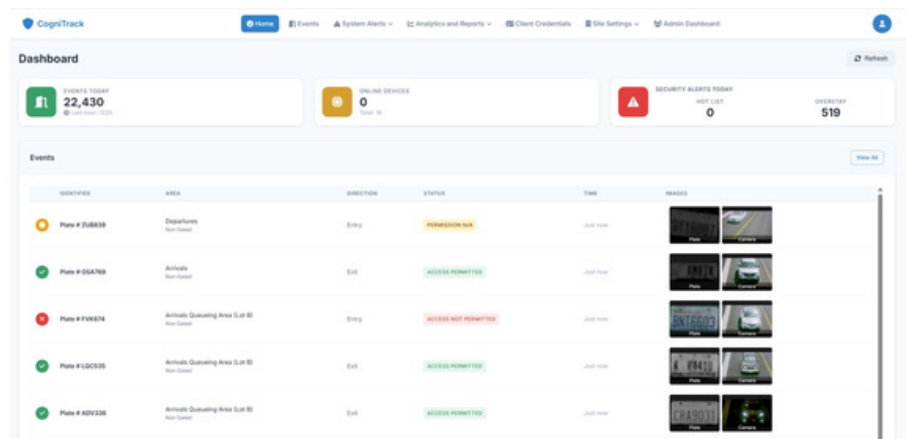

CogniTrack+

Policy-Driven Operational Platform

Powered by TagMaster North America

CogniTrack+ is an enterprise-grade Ground Transportation management System (GTMS) designed to provide airports, transportation authorities, and fleet operators with real time operational visibility, policy enforcement, traffic flow intelligence, and revenue optimization across curbside and staging operations.

The Airport Ground Transportation Challenge

Modern airport curbside and fleet operations face increasing pressure from:

- Curbside congestion and vehicle dwell violations
- Fragmented operational visibility across systems
- Manual enforcement workflows
- Inefficient dispatch coordination
- Compliance monitoring complexity
- Revenue leakage from unauthorized activity

Airports require a centralized operational platform capable of monitoring, correlating, and managing real-time transportation activity across curbside, staging, dispatch, and enforcement environments.

Why CogniTrack+?

- Purpose-Built for Airport GTMS
- Operations Real-Time Operational Intelligence
- Open Multi-Sensor Architecture Policy-Driven Automation
- Enterprise On-Prem Deployment
- Expanded Analytics & Revenue Protection
- Seamless Smart Sign Integration

CogniTrack+ is powered by ©ArmID, Inc. and used under license. Any unauthorized use, copy, reproduction, or distribution of this software is strictly prohibited